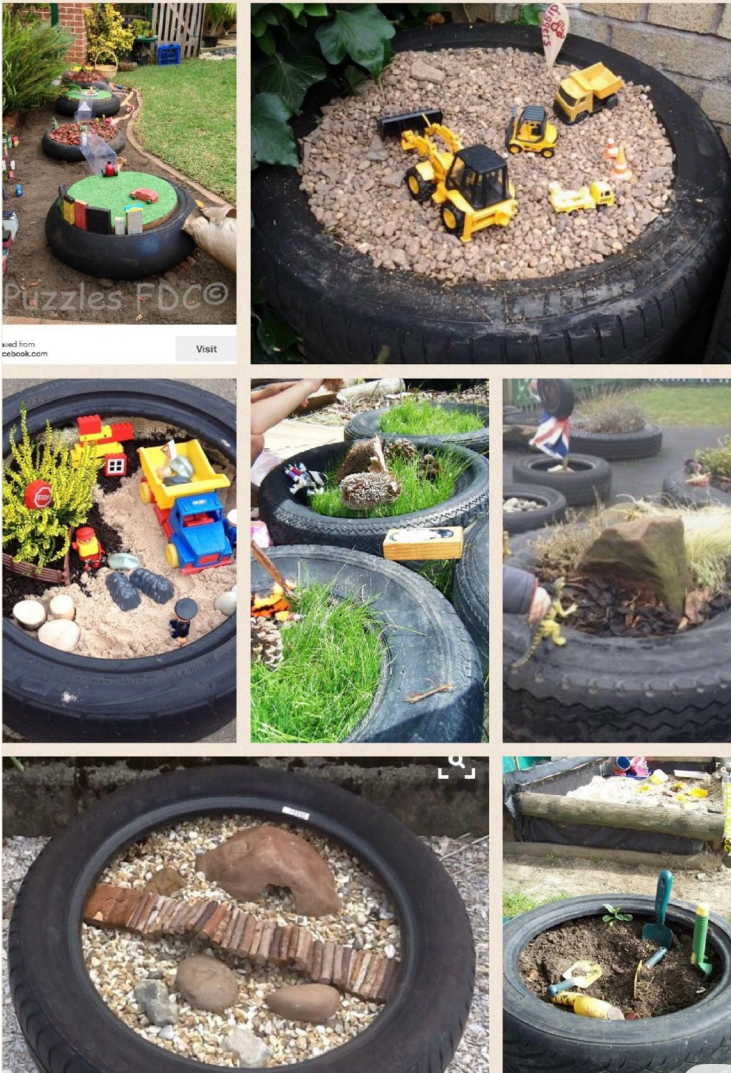

Relaxation Zone

Seats

Covered Canopy

Resources Required

Pre purchased seats

set into concrete slab

wooden posts set in with concrete

Climbing plants to offer shade - honeysuckle

# Storytelling Chair and small seats Part of Imagination Zone

## Resources Required

Decking or scaffolding Planks

Logs for legs

Pyrography pen for engraving  
small logs for children's seats

## Imagination Zone

Resources Required  
 Selection of car tyres  
 Gravel  
 Larger stones  
 Soil and ferns  
 Sand  
 Alpines  
 Grasses

Sensory path  
 using a range of  
 materials donated  
 to create a variety of  
 textured areas to  
 walk on.